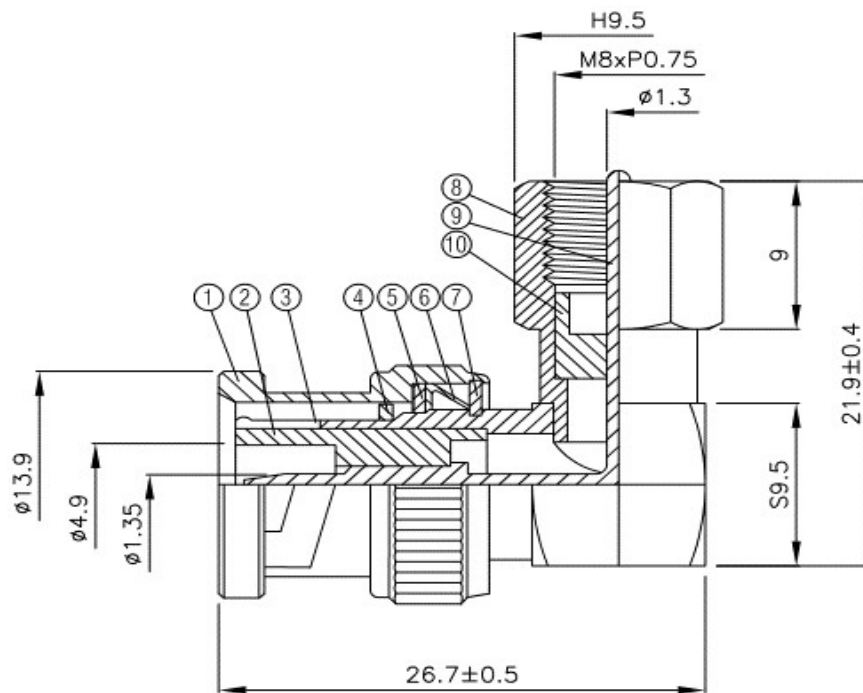

# NI - 110 FME Winkel / BNC Stecker

NO	DESCRIPTION	MATERIAL	Q'TY	FINISH
1	BODY 1	BRASS	1	NICKEL
2	INSULATION 1	DELFIN	1	DELFIN
3	BODY 2	BRASS	1	NICKEL
4	GASKET	SI RUBBER	1	RUBBER
5	WASHER 1	BRASS	1	NICKEL
6	WASHER 2	BRASS	1	NICKEL
7	WASHER 3	BRASS	1	NICKEL
8	BODY 3	BRASS	1	NICKEL
9	PIN	BRASS	1	GOLD
10	INSULATION	DELFIN	1	DELFIN